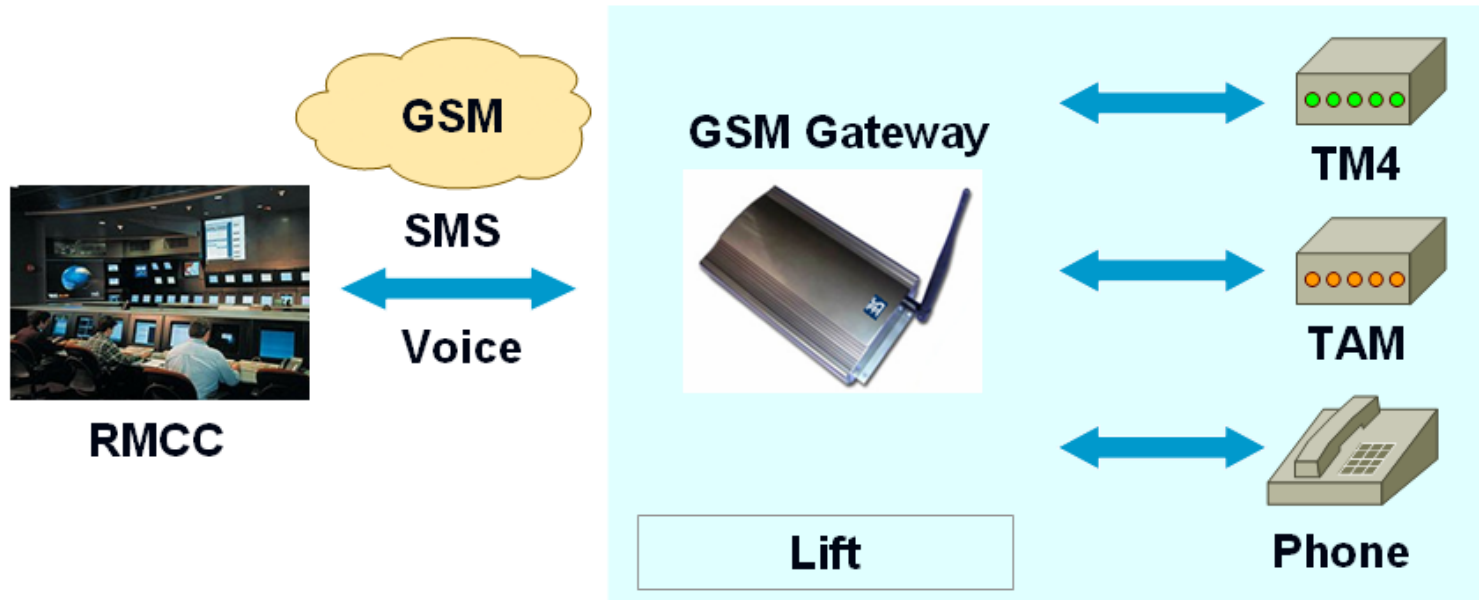

Wireless Comms Terminals

Schindler Elevator. CWT Brazil. Xiamen Phonselink

RMCC: Remote Monitoring and Command Center

TM4 : Lift System Tele Monitoring 4th Generation Device

TAM : Lift System Tele Alarm Module

Send **SMS** to **RMCC** in event of power cut off to dispatch rescue team
Integrate with **TM4** and **TAM** for parameter configuration and enquiries